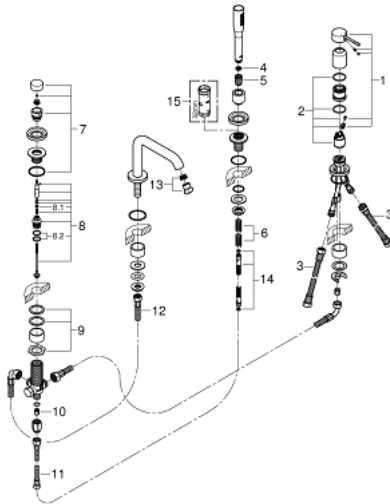

25 251 001 ESSENCE 4-HOLE BATH COMBINATION

SPARE PARTS, August 2020 – now

- 1: Lever (Spare part-nr. 46916000)
 - 2: Cartridge (Spare part-nr. 46374000)
 - 3: Tube (Spare part-nr. 07227000)
 - 4: Dirt strainer (Spare part-nr. 0700200M)
 - 5: Cone nut (Spare part-nr. 08864000)
 - 6: Spring (Spare part-nr. 00869000)
 - 7: Diverter knob (Spare part-nr. 46721000)
 - 8: Diverter (Spare part-nr. 45443000)
 - 8.1: Sealing washer Ø6 x Ø2 (Spare part-nr. 0128300M)
 - 8.2: Sealing washer (Spare part-nr. 0120500M)
 - 9: Repl. kit for shank fastening (Spare part-nr. 45444000)
 - 10: Non-return valve (Spare part-nr. 08565000)
 - 11: Tube (Spare part-nr. 07300000)
 - 12: Tube (Spare part-nr. 48018000)
 - 13: Mousseur (Spare part-nr. 13926000)
 - 14: Metal hose (Spare part-nr. 28146000)
 - 15: Socket Spanner (Spare part-nr. 19332000)*
- * Optional accessories