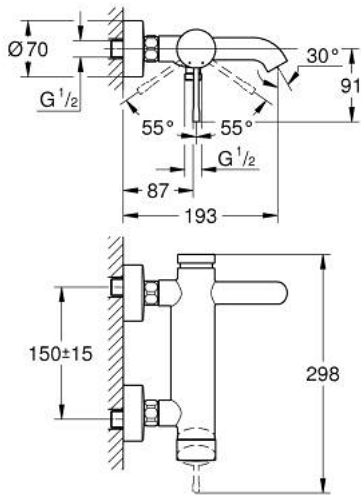

25 250 KF1 ESSENCE SINGLE-LEVER BATH MIXER 1/2"

PRODUCT DESCRIPTION

- Colour: phantom black
- wall mounted
- GROHE SilkMove 35 mm ceramic cartridge
- with temperature limiter
- automatic diverter: bath/shower
- mousseur
- 1/2" shower outlet
- integrated non-return valve
- S-unions
- protected against backflow