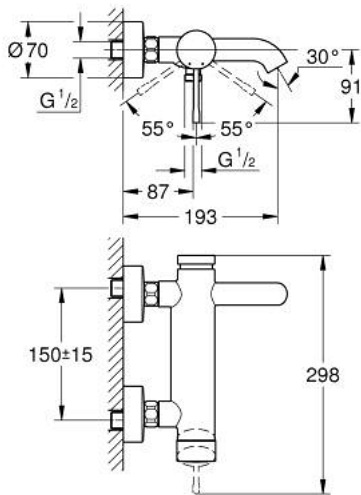

25 250 GN1 ESSENCE SINGLE-LEVER BATH MIXER 1/2"

PRODUCT DESCRIPTION

- Colour: brushed cool sunrise
- wall mounted
- GROHE SilkMove 35 mm ceramic cartridge
- with temperature limiter
- GROHE Long-Life finish
- automatic diverter: bath/shower
- mousseur
- 1/2" shower outlet
- integrated non-return valve
- S-unions
- protected against backflow