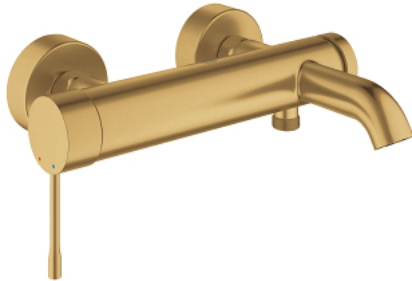

25 250 GN1 ESSENCE SINGLE-LEVER BATH MIXER 1/2"

PRODUCT DESCRIPTION

- Colour: brushed cool sunrise
- wall mounted
- GROHE SilkMove 35 mm ceramic cartridge
- with temperature limiter
- GROHE Long-Life finish
- automatic diverter: bath/shower
- mousseur
- 1/2" shower outlet
- integrated non-return valve
- S-unions
- protected against backflow