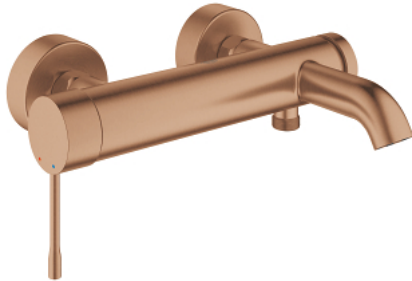

25 250 DL1 ESSENCE SINGLE-LEVER BATH MIXER 1/2"

PRODUCT DESCRIPTION

- Colour: brushed warm sunset
- wall mounted
- GROHE SilkMove 35 mm ceramic cartridge
- with temperature limiter
- GROHE Long-Life finish
- automatic diverter: bath/shower
- mousseur
- 1/2" shower outlet
- integrated non-return valve
- S-unions
- protected against backflow