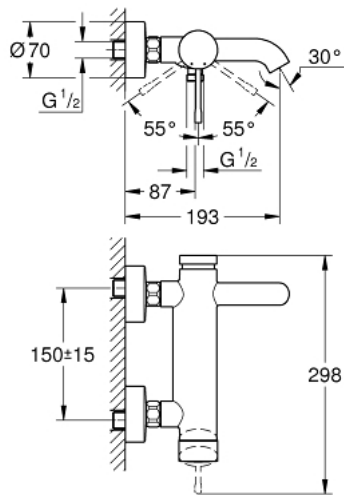

25 250 DL1 ESSENCE SINGLE-LEVER BATH MIXER 1/2"

PRODUCT DESCRIPTION

- Colour: brushed warm sunset
- wall mounted
- GROHE SilkMove 35 mm ceramic cartridge
- with temperature limiter
- GROHE Long-Life finish
- automatic diverter: bath/shower
- mousseur
- 1/2" shower outlet
- integrated non-return valve
- S-unions
- protected against backflow