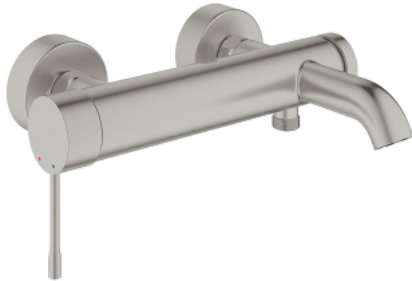

## 25 250 DC1 ESSENCE SINGLE-LEVER BATH MIXER 1/2"

### PRODUCT DESCRIPTION

- Colour: supersteel
- wall mounted
- GROHE SilkMove 35 mm ceramic cartridge
- with temperature limiter
- GROHE Long-Life finish
- automatic diverter: bath/shower
- mousseur
- 1/2" shower outlet
- integrated non-return valve
- S-unions
- protected against backflow