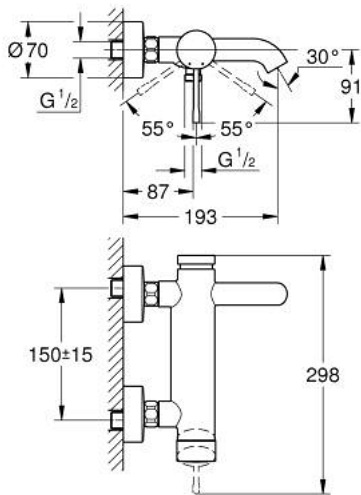

## 25 250 DC1 ESSENCE SINGLE-LEVER BATH MIXER 1/2"

### PRODUCT DESCRIPTION

- Colour: supersteel
- wall mounted
- GROHE SilkMove 35 mm ceramic cartridge
- with temperature limiter
- GROHE Long-Life finish
- automatic diverter: bath/shower
- mousseur
- 1/2" shower outlet
- integrated non-return valve
- S-unions
- protected against backflow