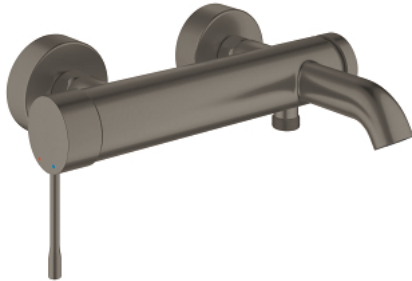

25 250 AL1 ESSENCE SINGLE-LEVER BATH MIXER 1/2"

PRODUCT DESCRIPTION

- Colour: brushed hard graphite
- wall mounted
- GROHE SilkMove 35 mm ceramic cartridge
- with temperature limiter
- GROHE Long-Life finish
- automatic diverter: bath/shower
- mousseur
- 1/2" shower outlet
- integrated non-return valve
- S-unions
- protected against backflow