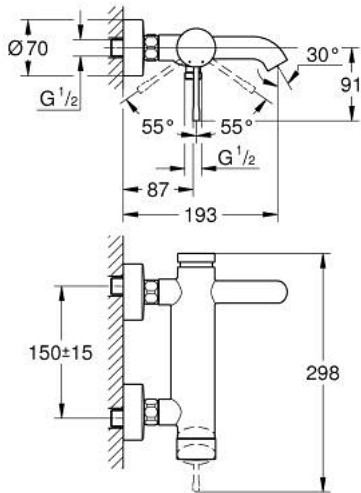

25 250 AL1 ESSENCE SINGLE-LEVER BATH MIXER 1/2"

PRODUCT DESCRIPTION

- Colour: brushed hard graphite
- wall mounted
- GROHE SilkMove 35 mm ceramic cartridge
- with temperature limiter
- GROHE Long-Life finish
- automatic diverter: bath/shower
- mousseur
- 1/2" shower outlet
- integrated non-return valve
- S-unions
- protected against backflow