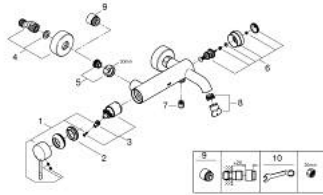

## 25 250 001 ESSENCE SINGLE-LEVER BATH MIXER 1/2"

### PRODUCT DESCRIPTION

- Colour: chrome
- wall mounted
- GROHE SilkMove 35 mm ceramic cartridge
- with temperature limiter
- GROHE Long-Life finish
- automatic diverter: bath/shower
- mousseur
- 1/2" shower outlet
- integrated non-return valve
- S-unions
- protected against backflow
- replaces Essence bath mixer 33 624 xx1

### SPARE PARTS, August 2020 – now

- 1: Lever (Spare part-nr. 46916000)
- 2: Screw coupling (Spare part-nr. 46460000)
- 3: Cartridge (Spare part-nr. 46374000)
- 4: S-union (Spare part-nr. 12662000)
- 5: Screw connection 1/2" (Spare part-nr. 45044000)
- 6: Diverter (Spare part-nr. 46920000)
- 7: Non-return valve (Spare part-nr. 08565000)
- 8: Mousseur (Spare part-nr. 13926000)
- 9: Extension 3/4", 20 mm (Spare part-nr. 0713000M)\*
- 10: Special spanner (Spare part-nr. 19377000)\*