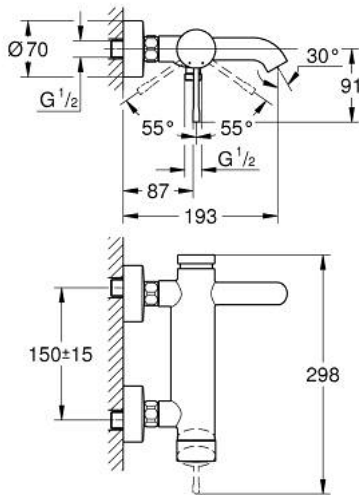

## 25 250 001 ESSENCE SINGLE-LEVER BATH MIXER 1/2"

### PRODUCT DESCRIPTION

- Colour: chrome
- wall mounted
- GROHE SilkMove 35 mm ceramic cartridge
- with temperature limiter
- GROHE Long-Life finish
- automatic diverter: bath/shower
- mousseur
- 1/2" shower outlet
- integrated non-return valve
- S-unions
- protected against backflow
- replaces Essence bath mixer 33 624 xx1

### SPARE PARTS, August 2020 – now

- 1: Lever (Spare part-nr. 46916000)
- 2: Screw coupling (Spare part-nr. 46460000)
- 3: Cartridge (Spare part-nr. 46374000)
- 4: S-union (Spare part-nr. 12662000)
- 5: Screw connection 1/2" (Spare part-nr. 45044000)
- 6: Diverter (Spare part-nr. 46920000)
- 7: Non-return valve (Spare part-nr. 08565000)
- 8: Mousseur (Spare part-nr. 13926000)
- 9: Extension 3/4", 20 mm (Spare part-nr. 0713000M)\*
- 10: Special spanner (Spare part-nr. 19377000)\*