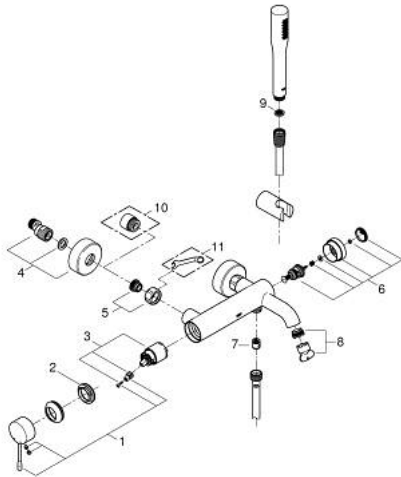

25 249 001 ESSENCE SINGLE-LEVER BATH MIXER 1/2"

PRODUCT DESCRIPTION

- Colour: chrome
- wall mounted
- GROHE SilkMove 35 mm ceramic cartridge
- with temperature limiter
- GROHE Long-Life finish
- automatic diverter: bath/shower
- mousseur
- 1/2" shower outlet
- integrated non-return valve
- S-unions
- protected against backflow
- with shower set
- Euphoria Cosmopolitan Stick hand shower 1 spray (27 367)
- wall shower holder Tempesta 100 Cosmopolitan (27 594)
- Silverflex shower hose 1500 mm 1/2" x 1/2" (28 364)
- replaces Essence bath mixer 33 628 001

25 249 001 ESSENCE SINGLE-LEVER BATH MIXER 1/2"

SPARE PARTS, August 2020 – now

- 1: Lever (Spare part-nr. 46916000)
- 2: Screw coupling (Spare part-nr. 46460000)
- 3: Cartridge (Spare part-nr. 46374000)
- 4: S-union (Spare part-nr. 12662000)
- 5: Screw connection 1/2" (Spare part-nr. 45044000)
- 6: Diverter (Spare part-nr. 46920000)
- 7: Non-return valve (Spare part-nr. 08565000)
- 8: Mousseur (Spare part-nr. 13926000)
- 9: Dirt strainer (Spare part-nr. 0700200M)
- 10: Extension 3/4", 20 mm (Spare part-nr. 0713000M)*
- 11: Special spanner (Spare part-nr. 19377000)*