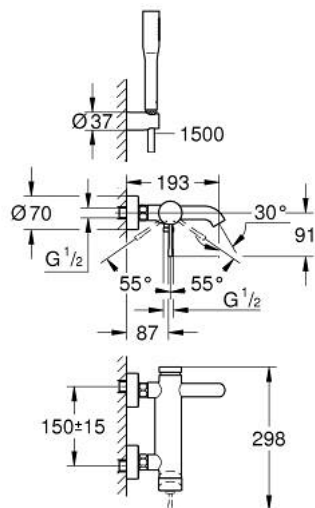

25 249 001 ESSENCE SINGLE-LEVER BATH MIXER 1/2"

PRODUCT DESCRIPTION

- Colour: chrome
- wall mounted
- GROHE SilkMove 35 mm ceramic cartridge
- with temperature limiter
- GROHE Long-Life finish
- automatic diverter: bath/shower
- mousseur
- 1/2" shower outlet
- integrated non-return valve
- S-unions
- protected against backflow
- with shower set
- Euphoria Cosmopolitan Stick hand shower 1 spray (27 367)
- wall shower holder Tempesta 100 Cosmopolitan (27 594)
- Silverflex shower hose 1500 mm 1/2" x 1/2" (28 364)
- replaces Essence bath mixer 33 628 001

25 249 001 ESSENCE SINGLE-LEVER BATH MIXER 1/2"

SPARE PARTS, August 2020 – now

- 1: Lever (Spare part-nr. 46916000)
- 2: Screw coupling (Spare part-nr. 46460000)
- 3: Cartridge (Spare part-nr. 46374000)
- 4: S-union (Spare part-nr. 12662000)
- 5: Screw connection 1/2" (Spare part-nr. 45044000)
- 6: Diverter (Spare part-nr. 46920000)
- 7: Non-return valve (Spare part-nr. 08565000)
- 8: Mousseur (Spare part-nr. 13926000)
- 9: Dirt strainer (Spare part-nr. 0700200M)
- 10: Extension 3/4", 20 mm (Spare part-nr. 0713000M)*
- 11: Special spanner (Spare part-nr. 19377000)*