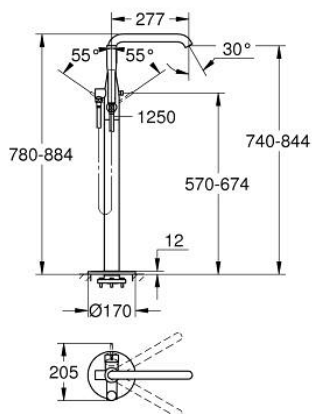

## 25 248 AL1 ESSENCE SINGLE-LEVER BATH MIXER 1/2", FLOOR MOUNTED

### PRODUCT DESCRIPTION

- Colour: brushed hard graphite
- final installation for
- 29 086 / 45 984
- without roughing-in-set
- GROHE SilkMove 35 mm ceramic cartridge
- with temperature limiter
- GROHE Long-Life finish
- automatic diverter: bath/shower
- swivel spout with mousseur and stop limiter
- adjustable swivel area 0° / 150° / 360°
- projection 277 mm
- integrated non-return valve in shower outlet
- with shower holder
- metal stick hand shower
- Silverflex shower hose 1.250 mm (28 362)
- protected against backflow