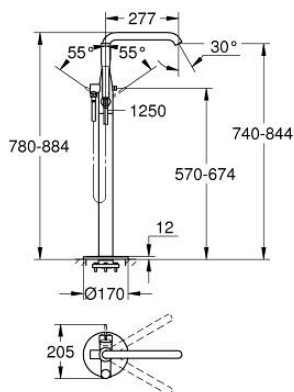

25 248 001 ESSENCE SINGLE-LEVER BATH MIXER 1/2", FLOOR MOUNTED

PRODUCT DESCRIPTION

- Colour: chrome
- final installation for
- 29 086 / 45 984
- without roughing-in-set
- GROHE SilkMove 35 mm ceramic cartridge
- with temperature limiter
- GROHE Long-Life finish
- automatic diverter: bath/shower
- swivel spout with mousseur and stop limiter
- adjustable swivel area 0° / 150° / 360°
- projection 277 mm
- integrated non-return valve in shower outlet
- with shower holder
- metal stick hand shower
- Silverflex shower hose 1.250 mm (28 362)
- protected against backflow
- replaces Essence floor mounted bath mixer 23 491 xx1

25 248 001 ESSENCE SINGLE-LEVER BATH MIXER 1/2", FLOOR MOUNTED

SPARE PARTS, August 2020 – now

- 1: Lever (Spare part-nr. 46916000)
- 2: Cartridge (Spare part-nr. 46374000)
- 3: Mousseur (Spare part-nr. 13926000)
- 4: Sealing washer (Spare part-nr. 0128500M)
- 5: Dirt strainer (Spare part-nr. 0700200M)
- 6: Diverter knob (Spare part-nr. 64989000)
- 7: Diverter (Spare part-nr. 65655000)
- 8: Non-return valve (Spare part-nr. 08565000)