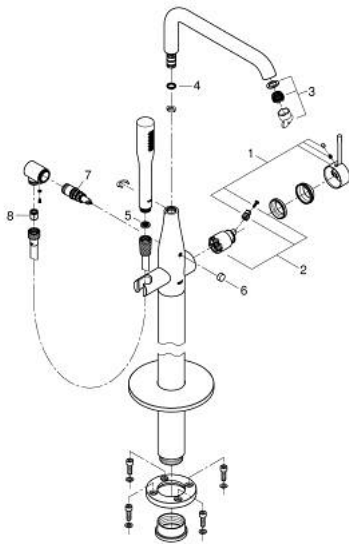

25 248 001 ESSENCE SINGLE-LEVER BATH MIXER 1/2", FLOOR MOUNTED

PRODUCT DESCRIPTION

- Colour: chrome
- final installation for
- 29 086 / 45 984
- without roughing-in-set
- GROHE SilkMove 35 mm ceramic cartridge
- with temperature limiter
- GROHE Long-Life finish
- automatic diverter: bath/shower
- swivel spout with mousseur and stop limiter
- adjustable swivel area 0° / 150° / 360°
- projection 277 mm
- integrated non-return valve in shower outlet
- with shower holder
- metal stick hand shower
- Silverflex shower hose 1.250 mm (28 362)
- protected against backflow
- replaces Essence floor mounted bath mixer 23 491 xx1

25 248 001 ESSENCE SINGLE-LEVER BATH MIXER 1/2", FLOOR MOUNTED

SPARE PARTS, August 2020 – now

- 1: Lever (Spare part-nr. 46916000)
- 2: Cartridge (Spare part-nr. 46374000)
- 3: Mousseur (Spare part-nr. 13926000)
- 4: Sealing washer (Spare part-nr. 0128500M)
- 5: Dirt strainer (Spare part-nr. 0700200M)
- 6: Diverter knob (Spare part-nr. 64989000)
- 7: Diverter (Spare part-nr. 65655000)
- 8: Non-return valve (Spare part-nr. 08565000)