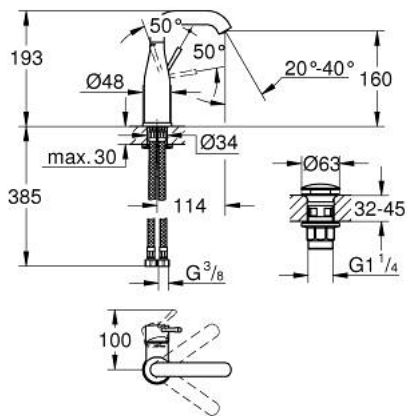

24 181 001 **ESSENCE SINGLE-LEVER BASIN MIXER 1/2"**  
**M-SIZE**

**PRODUCT DESCRIPTION**

- Colour: chrome
- GROHE SilkMove 28 mm ceramic cartridge
- with temperature limiter
- GROHE Long-Life finish
- GROHE Water Saving - Less water, perfect flow
- maximum flow rate (at 3 bar): 5 l/min
- GROHE AquaGuide adjustable mousseur
- GROHE FastFixation Plus installation system
- swivel spout with mousseur and stop limiter
- adjustable swivel area 0° / 150° / 360°
- smooth body
- waste-set with push-open plug
- flexible connection hoses
- replaces Essence basin mixer 23 798 001

24 181 001 **ESSENCE SINGLE-LEVER BASIN MIXER 1/2"**  
**M-SIZE**

**SPARE PARTS**, December 2021 – now

- 1: Lever (Spare part-nr. 46919000)
- 2: Cartridge (Spare part-nr. 46580000)
- 3: screw ring (Spare part-nr. 48591000)
- 4: Swivel tube spout (Spare part-nr. 13373000)
- 4.1: Mousseur (Spare part-nr. 48270000)
- 4.2: Sealing washer (Spare part-nr. 0128500M)
- 4.3: Safety ring (Spare part-nr. 4826600M)
- 5: Escutcheon (Spare part-nr. 48603000)
- 6: Shank mounting kit (Spare part-nr. 46645000)
- 7: Connection hose (Spare part-nr. 46255000)
- 8: Waste set with push-open plug (Spare part-nr. 65807000)
- 9: Mounting wrench (Spare part-nr. 19017000)\*