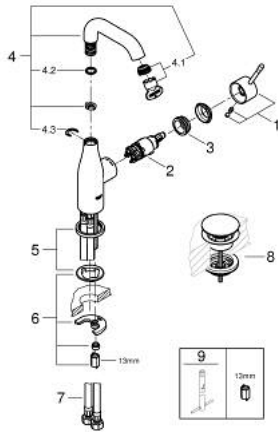

24 181 001 **ESSENCE SINGLE-LEVER BASIN MIXER 1/2"**  
**M-SIZE**

**PRODUCT DESCRIPTION**

- Colour: chrome
- GROHE SilkMove 28 mm ceramic cartridge
- with temperature limiter
- GROHE Long-Life finish
- GROHE Water Saving - Less water, perfect flow
- maximum flow rate (at 3 bar): 5 l/min
- GROHE AquaGuide adjustable mousseur
- GROHE FastFixation Plus installation system
- swivel spout with mousseur and stop limiter
- adjustable swivel area 0° / 150° / 360°
- smooth body
- waste-set with push-open plug
- flexible connection hoses
- replaces Essence basin mixer 23 798 001

24 181 001 **ESSENCE SINGLE-LEVER BASIN MIXER 1/2"**  
**M-SIZE**

**SPARE PARTS**, December 2021 – now

- 1: Lever (Spare part-nr. 46919000)
- 2: Cartridge (Spare part-nr. 46580000)
- 3: screw ring (Spare part-nr. 48591000)
- 4: Swivel tube spout (Spare part-nr. 13373000)
- 4.1: Mousseur (Spare part-nr. 48270000)
- 4.2: Sealing washer (Spare part-nr. 0128500M)
- 4.3: Safety ring (Spare part-nr. 4826600M)
- 5: Escutcheon (Spare part-nr. 48603000)
- 6: Shank mounting kit (Spare part-nr. 46645000)
- 7: Connection hose (Spare part-nr. 46255000)
- 8: Waste set with push-open plug (Spare part-nr. 65807000)
- 9: Mounting wrench (Spare part-nr. 19017000)\*