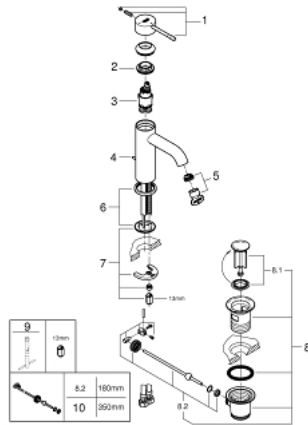

24 180 001 ESSENCE SINGLE-LEVER BASIN MIXER 1/2" S-SIZE

PRODUCT DESCRIPTION

- Colour: chrome
- GROHE SilkMove Energy Saving 28 mm ceramic cartridge with energy saving function via cold start
- with temperature limiter
- GROHE Long-Life finish
- GROHE Water Saving - Less water, perfect flow
- maximum flow rate (at 3 bar): 5 l/min
- GROHE AquaGuide adjustable mousseur
- GROHE FastFixation Plus installation system
- pop-up waste set 1 1/4"
- flexible connection hoses
- replaces Essence basin mixer 23 591 001

24 180 001 **ESSENCE SINGLE-LEVER BASIN MIXER 1/2"**
S-SIZE

SPARE PARTS, December 2021 – now

- 1: Lever (Spare part-nr. 46918000)
- 2: Fitting ring (Spare part-nr. 46715000)
- 3: Cartridge (Spare part-nr. 46580000)
- 4: Pop-up rod (Spare part-nr. 46739000)
- 5: Mousseur (Spare part-nr. 48270000)
- 6: Escutcheon (Spare part-nr. 48603000)
- 7: Shank mounting kit (Spare part-nr. 46645000)
- 8: Waste set 1 1/4" (Spare part-nr. 28910000)
- 8.1: Plug (Spare part-nr. 07182000)
- 8.2: Eccentric rod (Spare part-nr. 07052000)
- 9: Mounting wrench (Spare part-nr. 19017000)*
- 10: Eccentric rod (Spare part-nr. 07341000)*