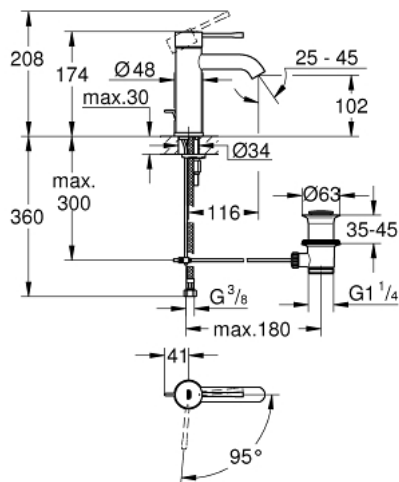

24 180 001 ESSENCE SINGLE-LEVER BASIN MIXER 1/2" S-SIZE

PRODUCT DESCRIPTION

- Colour: chrome
- GROHE SilkMove Energy Saving 28 mm ceramic cartridge with energy saving function via cold start
- with temperature limiter
- GROHE Long-Life finish
- GROHE Water Saving - Less water, perfect flow
- maximum flow rate (at 3 bar): 5 l/min
- GROHE AquaGuide adjustable mousseur
- GROHE FastFixation Plus installation system
- pop-up waste set 1 1/4"
- flexible connection hoses
- replaces Essence basin mixer 23 591 001

24 180 001 **ESSENCE SINGLE-LEVER BASIN MIXER 1/2"**
S-SIZE

SPARE PARTS, December 2021 – now

- 1: Lever (Spare part-nr. 46918000)
- 2: Fitting ring (Spare part-nr. 46715000)
- 3: Cartridge (Spare part-nr. 46580000)
- 4: Pop-up rod (Spare part-nr. 46739000)
- 5: Mousseur (Spare part-nr. 48270000)
- 6: Escutcheon (Spare part-nr. 48603000)
- 7: Shank mounting kit (Spare part-nr. 46645000)
- 8: Waste set 1 1/4" (Spare part-nr. 28910000)
- 8.1: Plug (Spare part-nr. 07182000)
- 8.2: Eccentric rod (Spare part-nr. 07052000)
- 9: Mounting wrench (Spare part-nr. 19017000)*
- 10: Eccentric rod (Spare part-nr. 07341000)*