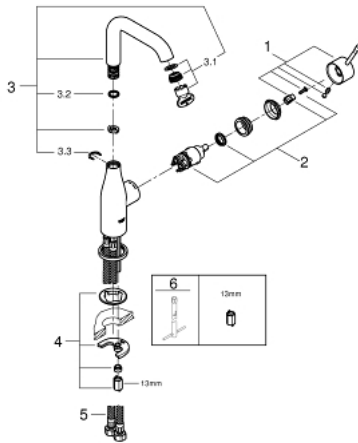

24 177 001 **ESSENCE SINGLE-LEVER BASIN MIXER 1/2"**  
**L-SIZE**

**PRODUCT DESCRIPTION**

- Colour: chrome
- GROHE SilkMove 28 mm ceramic cartridge
- with temperature limiter
- GROHE Long-Life finish
- GROHE Water Saving - Less water, perfect flow
- maximum flow rate (at 3 bar): 5 l/min
- GROHE AquaGuide adjustable mousseur
- GROHE FastFixation Plus installation system
- swivel spout with mousseur and stop limiter
- adjustable swivel area 0° / 150° / 360°
- smooth body
- flexible connection hoses
- replaces Essence basin mixer 23 541 001

24 177 001 **ESSENCE SINGLE-LEVER BASIN MIXER 1/2"**  
**L-SIZE**

**SPARE PARTS**, August 2020 – now

- 1: Lever (Spare part-nr. 46919000)
  - 2: Cartridge (Spare part-nr. 46580000)
  - 3: Swivel tube spout (Spare part-nr. 13374000)
  - 3.1: Mousseur (Spare part-nr. 48270000)
  - 3.2: Sealing washer (Spare part-nr. 0128500M)
  - 3.3: Safety ring (Spare part-nr. 4826600M)
  - 4: Shank mounting kit (Spare part-nr. 46645000)
  - 5: Connection hose (Spare part-nr. 46255000)
  - 6: Mounting wrench (Spare part-nr. 19017000)\*
- \* Optional accessories