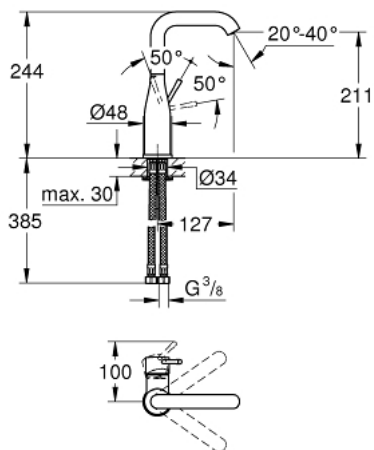

24 177 001 **ESSENCE SINGLE-LEVER BASIN MIXER 1/2"**  
**L-SIZE**

**PRODUCT DESCRIPTION**

- Colour: chrome
- GROHE SilkMove 28 mm ceramic cartridge
- with temperature limiter
- GROHE Long-Life finish
- GROHE Water Saving - Less water, perfect flow
- maximum flow rate (at 3 bar): 5 l/min
- GROHE AquaGuide adjustable mousseur
- GROHE FastFixation Plus installation system
- swivel spout with mousseur and stop limiter
- adjustable swivel area 0° / 150° / 360°
- smooth body
- flexible connection hoses
- replaces Essence basin mixer 23 541 001

24 177 001 **ESSENCE SINGLE-LEVER BASIN MIXER 1/2"**  
**L-SIZE**

**SPARE PARTS**, August 2020 – now

- 1: Lever (Spare part-nr. 46919000)
  - 2: Cartridge (Spare part-nr. 46580000)
  - 3: Swivel tube spout (Spare part-nr. 13374000)
  - 3.1: Mousseur (Spare part-nr. 48270000)
  - 3.2: Sealing washer (Spare part-nr. 0128500M)
  - 3.3: Safety ring (Spare part-nr. 4826600M)
  - 4: Shank mounting kit (Spare part-nr. 46645000)
  - 5: Connection hose (Spare part-nr. 46255000)
  - 6: Mounting wrench (Spare part-nr. 19017000)\*
- \* Optional accessories