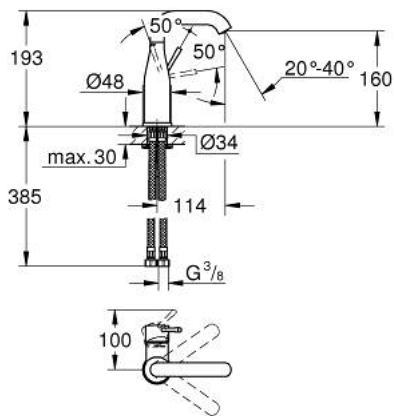

24 176 001 **ESSENCE SINGLE-LEVER BASIN MIXER 1/2"**
M-SIZE

PRODUCT DESCRIPTION

- Colour: chrome
- GROHE SilkMove 28 mm ceramic cartridge
- with temperature limiter
- GROHE Long-Life finish
- GROHE Water Saving - Less water, perfect flow
- maximum flow rate (at 3 bar): 5 l/min
- GROHE AquaGuide adjustable mousseur
- GROHE FastFixation Plus installation system
- swivel spout with mousseur and stop limiter
- adjustable swivel area 0° / 150° / 360°
- smooth body
- flexible connection hoses
- replaces Essence basin mixer 23 463 001

24 176 001 **ESSENCE SINGLE-LEVER BASIN MIXER 1/2"**
M-SIZE

SPARE PARTS, August 2020 – now

- 1: Lever (Spare part-nr. 46919000)
 - 2: Cartridge (Spare part-nr. 46580000)
 - 3: Swivel tube spout (Spare part-nr. 13373000)
 - 3.1: Mousseur (Spare part-nr. 48270000)
 - 3.2: Sealing washer (Spare part-nr. 0128500M)
 - 3.3: Safety ring (Spare part-nr. 4826600M)
 - 4: Shank mounting kit (Spare part-nr. 46645000)
 - 5: Connection hose (Spare part-nr. 46255000)
 - 6: Mounting wrench (Spare part-nr. 19017000)*
- * Optional accessories