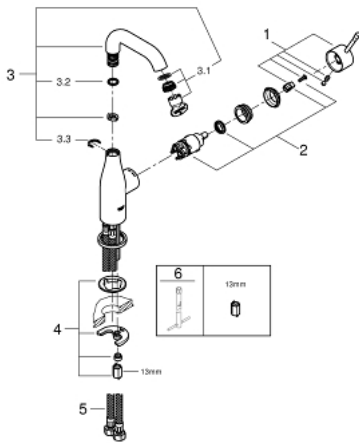

24 176 001 **ESSENCE SINGLE-LEVER BASIN MIXER 1/2"**
M-SIZE

PRODUCT DESCRIPTION

- Colour: chrome
- GROHE SilkMove 28 mm ceramic cartridge
- with temperature limiter
- GROHE Long-Life finish
- GROHE Water Saving - Less water, perfect flow
- maximum flow rate (at 3 bar): 5 l/min
- GROHE AquaGuide adjustable mousseur
- GROHE FastFixation Plus installation system
- swivel spout with mousseur and stop limiter
- adjustable swivel area 0° / 150° / 360°
- smooth body
- flexible connection hoses
- replaces Essence basin mixer 23 463 001

24 176 001 **ESSENCE SINGLE-LEVER BASIN MIXER 1/2"**
M-SIZE

SPARE PARTS, August 2020 – now

- 1: Lever (Spare part-nr. 46919000)
 - 2: Cartridge (Spare part-nr. 46580000)
 - 3: Swivel tube spout (Spare part-nr. 13373000)
 - 3.1: Mousseur (Spare part-nr. 48270000)
 - 3.2: Sealing washer (Spare part-nr. 0128500M)
 - 3.3: Safety ring (Spare part-nr. 4826600M)
 - 4: Shank mounting kit (Spare part-nr. 46645000)
 - 5: Connection hose (Spare part-nr. 46255000)
 - 6: Mounting wrench (Spare part-nr. 19017000)*
- * Optional accessories