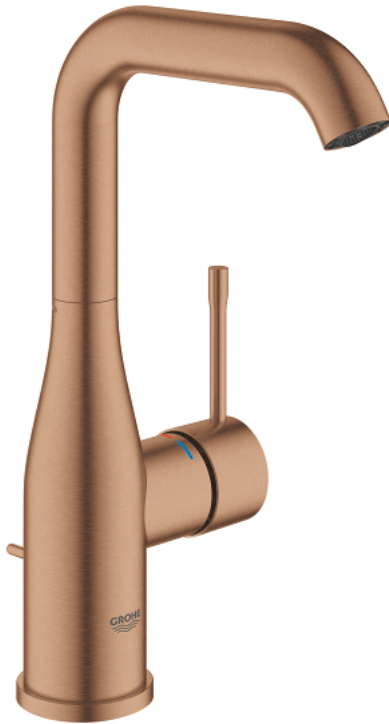

24 174 DL1 **ESSENCE SINGLE-LEVER BASIN MIXER 1/2"**
L-SIZE

PRODUCT DESCRIPTION

- Colour: brushed warm sunset
- GROHE SilkMove 28 mm ceramic cartridge
- with temperature limiter
- GROHE Long-Life finish
- GROHE Water Saving - Less water, perfect flow
- maximum flow rate (at 3 bar): 5 l/min
- GROHE AquaGuide adjustable mousseur
- GROHE FastFixation Plus installation system
- swivel spout with mousseur and stop limiter
- adjustable swivel area 0° / 150° / 360°
- pop-up waste set 1 1/4"
- flexible connection hoses