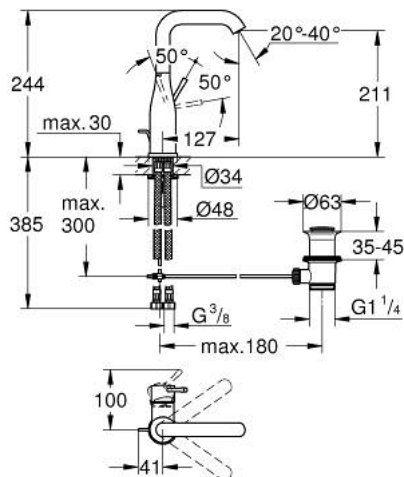

24 174 001 **ESSENCE SINGLE-LEVER BASIN MIXER 1/2"**  
**L-SIZE**

**PRODUCT DESCRIPTION**

- Colour: chrome
- GROHE SilkMove 28 mm ceramic cartridge
- with temperature limiter
- GROHE Long-Life finish
- GROHE Water Saving - Less water, perfect flow
- maximum flow rate (at 3 bar): 5 l/min
- GROHE AquaGuide adjustable mousseur
- GROHE FastFixation Plus installation system
- swivel spout with mousseur and stop limiter
- adjustable swivel area 0° / 150° / 360°
- pop-up waste set 1 1/4"
- flexible connection hoses
- replaces Essence basin mixer 32 628 xx1

## 24 174 001 ESSENCE SINGLE-LEVER BASIN MIXER 1/2" L-SIZE

### SPARE PARTS, August 2020 – now

- 1: Lever (Spare part-nr. 46919000)
  - 2: Cartridge (Spare part-nr. 46580000)
  - 3: Swivel tube spout (Spare part-nr. 13374000)
  - 3.1: Mousseur (Spare part-nr. 48270000)
  - 3.2: Sealing washer (Spare part-nr. 0128500M)
  - 3.3: Safety ring (Spare part-nr. 4826600M)
  - 4: Pop-up rod (Spare part-nr. 46739000)
  - 5: Shank mounting kit (Spare part-nr. 46645000)
  - 6: Waste set 1 1/4" (Spare part-nr. 28910000)
  - 6.1: Plug (Spare part-nr. 07182000)
  - 6.2: Eccentric rod (Spare part-nr. 07052000)
  - 7: Connection hose (Spare part-nr. 46255000)
  - 8: Mounting wrench (Spare part-nr. 19017000)\*
  - 9: Eccentric rod (Spare part-nr. 07341000)\*
- \* Optional accessories