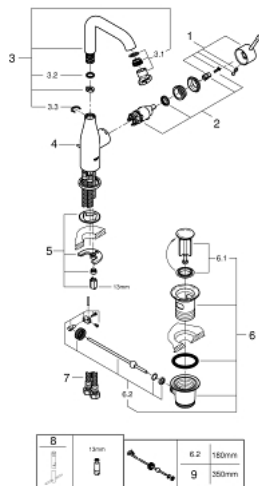

24 174 001 **ESSENCE SINGLE-LEVER BASIN MIXER 1/2"**  
**L-SIZE**

**PRODUCT DESCRIPTION**

- Colour: chrome
- GROHE SilkMove 28 mm ceramic cartridge
- with temperature limiter
- GROHE Long-Life finish
- GROHE Water Saving - Less water, perfect flow
- maximum flow rate (at 3 bar): 5 l/min
- GROHE AquaGuide adjustable mousseur
- GROHE FastFixation Plus installation system
- swivel spout with mousseur and stop limiter
- adjustable swivel area 0° / 150° / 360°
- pop-up waste set 1 1/4"
- flexible connection hoses
- replaces Essence basin mixer 32 628 xx1

## 24 174 001 ESSENCE SINGLE-LEVER BASIN MIXER 1/2" L-SIZE

### SPARE PARTS, August 2020 – now

- 1: Lever (Spare part-nr. 46919000)
  - 2: Cartridge (Spare part-nr. 46580000)
  - 3: Swivel tube spout (Spare part-nr. 13374000)
  - 3.1: Mousseur (Spare part-nr. 48270000)
  - 3.2: Sealing washer (Spare part-nr. 0128500M)
  - 3.3: Safety ring (Spare part-nr. 4826600M)
  - 4: Pop-up rod (Spare part-nr. 46739000)
  - 5: Shank mounting kit (Spare part-nr. 46645000)
  - 6: Waste set 1 1/4" (Spare part-nr. 28910000)
  - 6.1: Plug (Spare part-nr. 07182000)
  - 6.2: Eccentric rod (Spare part-nr. 07052000)
  - 7: Connection hose (Spare part-nr. 46255000)
  - 8: Mounting wrench (Spare part-nr. 19017000)\*
  - 9: Eccentric rod (Spare part-nr. 07341000)\*
- \* Optional accessories