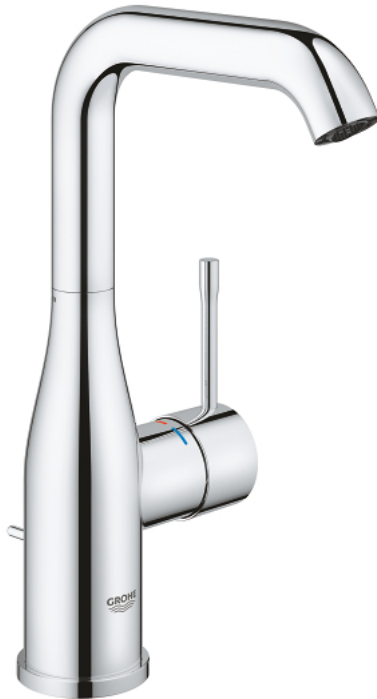

24 174 001 **ESSENCE SINGLE-LEVER BASIN MIXER 1/2"**  
**L-SIZE**

**PRODUCT DESCRIPTION**

- Colour: chrome
- GROHE SilkMove 28 mm ceramic cartridge
- with temperature limiter
- GROHE Long-Life finish
- GROHE Water Saving - Less water, perfect flow
- maximum flow rate (at 3 bar): 5 l/min
- GROHE AquaGuide adjustable mousseur
- GROHE FastFixation Plus installation system
- swivel spout with mousseur and stop limiter
- adjustable swivel area 0° / 150° / 360°
- pop-up waste set 1 1/4"
- flexible connection hoses
- replaces Essence basin mixer 32 628 xx1

## 24 174 001 ESSENCE SINGLE-LEVER BASIN MIXER 1/2" L-SIZE

### SPARE PARTS, August 2020 – now

- 1: Lever (Spare part-nr. 46919000)
  - 2: Cartridge (Spare part-nr. 46580000)
  - 3: Swivel tube spout (Spare part-nr. 13374000)
  - 3.1: Mousseur (Spare part-nr. 48270000)
  - 3.2: Sealing washer (Spare part-nr. 0128500M)
  - 3.3: Safety ring (Spare part-nr. 4826600M)
  - 4: Pop-up rod (Spare part-nr. 46739000)
  - 5: Shank mounting kit (Spare part-nr. 46645000)
  - 6: Waste set 1 1/4" (Spare part-nr. 28910000)
  - 6.1: Plug (Spare part-nr. 07182000)
  - 6.2: Eccentric rod (Spare part-nr. 07052000)
  - 7: Connection hose (Spare part-nr. 46255000)
  - 8: Mounting wrench (Spare part-nr. 19017000)\*
  - 9: Eccentric rod (Spare part-nr. 07341000)\*
- \* Optional accessories