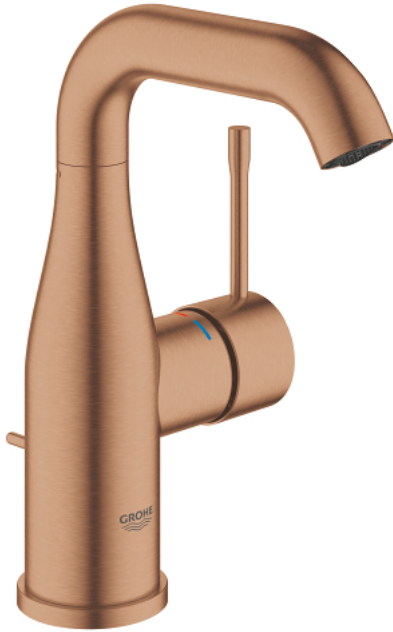

24 173 DL1 **ESSENCE SINGLE-LEVER BASIN MIXER 1/2"**
M-SIZE

PRODUCT DESCRIPTION

- Colour: brushed warm sunset
- GROHE SilkMove 28 mm ceramic cartridge
- with temperature limiter
- GROHE Long-Life finish
- GROHE Water Saving - Less water, perfect flow
- maximum flow rate (at 3 bar): 5 l/min
- GROHE AquaGuide adjustable mousseur
- GROHE FastFixation Plus installation system
- swivel spout with mousseur and stop limiter
- adjustable swivel area 0° / 150° / 360°
- pop-up waste set 1 1/4"
- flexible connection hoses