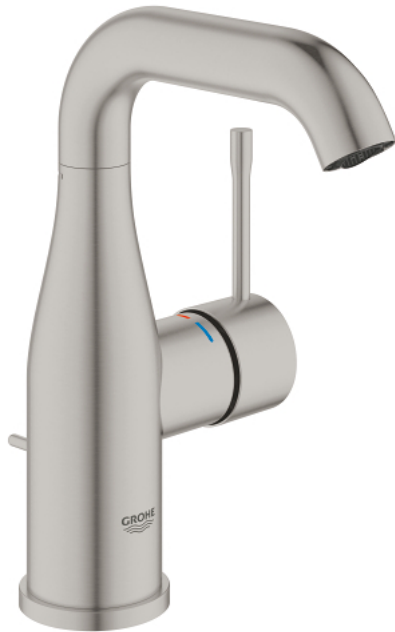

## 24 173 DC1 ESSENCE SINGLE-LEVER BASIN MIXER 1/2" M-SIZE

### PRODUCT DESCRIPTION

- Colour: supersteel
- GROHE SilkMove 28 mm ceramic cartridge
- with temperature limiter
- GROHE Long-Life finish
- GROHE Water Saving - Less water, perfect flow
- maximum flow rate (at 3 bar): 5 l/min
- GROHE AquaGuide adjustable mousseur
- GROHE FastFixation Plus installation system
- swivel spout with mousseur and stop limiter
- adjustable swivel area 0° / 150° / 360°
- pop-up waste set 1 1/4"
- flexible connection hoses