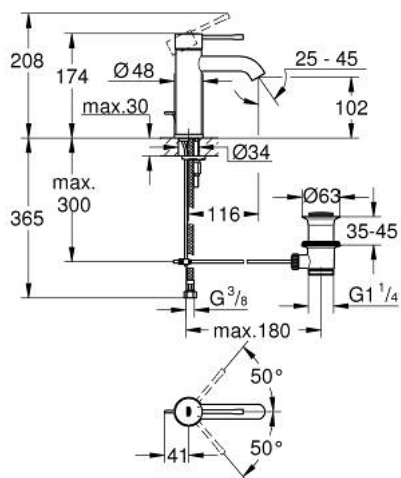

## 24 171 001 ESSENCE SINGLE-LEVER BASIN MIXER 1/2" S-SIZE

### PRODUCT DESCRIPTION

- Colour: chrome
- GROHE SilkMove 28 mm ceramic cartridge
- with temperature limiter
- GROHE Long-Life finish
- GROHE Water Saving - Less water, perfect flow
- maximum flow rate (at 3 bar): 5 l/min
- GROHE AquaGuide adjustable mousseur
- GROHE FastFixation Plus installation system
- pop-up waste set 1 1/4"
- flexible connection hoses
- replaces Essence basin mixer 23 589 xx1

24 171 001 **ESSENCE SINGLE-LEVER BASIN MIXER 1/2"**  
**S-SIZE**

**SPARE PARTS**, August 2020 – now

- 1: Lever (Spare part-nr. 46917000)
  - 2: Fitting ring (Spare part-nr. 46715000)
  - 3: Cartridge (Spare part-nr. 46580000)
  - 4: Pop-up rod (Spare part-nr. 46739000)
  - 5: Mousseur (Spare part-nr. 48270000)
  - 6: Shank mounting kit (Spare part-nr. 46645000)
  - 7: Waste set 1 1/4" (Spare part-nr. 28910000)
  - 7.1: Plug (Spare part-nr. 07182000)
  - 7.2: Eccentric rod (Spare part-nr. 07052000)
  - 8: Mounting wrench (Spare part-nr. 19017000)\*
  - 9: Eccentric rod (Spare part-nr. 07341000)\*
- \* Optional accessories