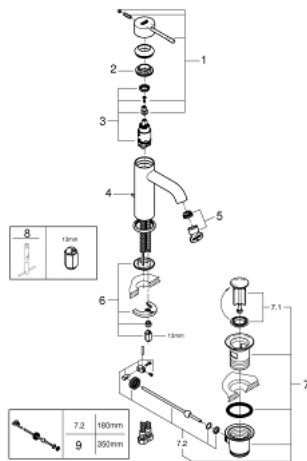

## 24 171 001 ESSENCE SINGLE-LEVER BASIN MIXER 1/2" S-SIZE

### PRODUCT DESCRIPTION

- Colour: chrome
- GROHE SilkMove 28 mm ceramic cartridge
- with temperature limiter
- GROHE Long-Life finish
- GROHE Water Saving - Less water, perfect flow
- maximum flow rate (at 3 bar): 5 l/min
- GROHE AquaGuide adjustable mousseur
- GROHE FastFixation Plus installation system
- pop-up waste set 1 1/4"
- flexible connection hoses
- replaces Essence basin mixer 23 589 xx1

24 171 001 **ESSENCE SINGLE-LEVER BASIN MIXER 1/2"**  
**S-SIZE**

**SPARE PARTS**, August 2020 – now

- 1: Lever (Spare part-nr. 46917000)
  - 2: Fitting ring (Spare part-nr. 46715000)
  - 3: Cartridge (Spare part-nr. 46580000)
  - 4: Pop-up rod (Spare part-nr. 46739000)
  - 5: Mousseur (Spare part-nr. 48270000)
  - 6: Shank mounting kit (Spare part-nr. 46645000)
  - 7: Waste set 1 1/4" (Spare part-nr. 28910000)
  - 7.1: Plug (Spare part-nr. 07182000)
  - 7.2: Eccentric rod (Spare part-nr. 07052000)
  - 8: Mounting wrench (Spare part-nr. 19017000)\*
  - 9: Eccentric rod (Spare part-nr. 07341000)\*
- \* Optional accessories