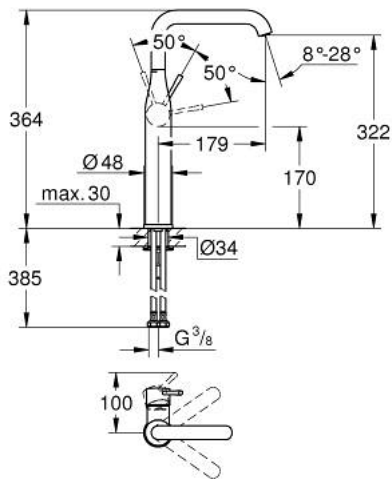

24 170 001 ESSENCE SINGLE-LEVER BASIN MIXER 1/2" XL-SIZE

PRODUCT DESCRIPTION

- Colour: chrome
- for free-standing basins
- GROHE SilkMove 28 mm ceramic cartridge
- with temperature limiter
- GROHE Long-Life finish
- GROHE Water Saving - Less water, perfect flow
- maximum flow rate (at 3 bar): 6.5 l/min
- GROHE AquaGuide adjustable mousseur
- GROHE FastFixation Plus installation system
- swivel spout with mousseur and stop limiter
- adjustable swivel area 0° / 90° / 360°
- smooth body
- flexible connection hoses
- replaces Essence basin mixer 32 901 xx1

24 170 001 **ESSENCE SINGLE-LEVER BASIN MIXER 1/2"**
XL-SIZE

SPARE PARTS, August 2020 – now

- 1: Lever (Spare part-nr. 46919000)
 - 2: Cartridge (Spare part-nr. 46580000)
 - 3: Swivel tube spout (Spare part-nr. 13375000)
 - 3.1: Mousseur (Spare part-nr. 48270000)
 - 3.2: Sealing washer (Spare part-nr. 0128500M)
 - 3.3: Safety ring (Spare part-nr. 4826600M)
 - 4: Shank mounting kit (Spare part-nr. 46645000)
 - 5: Mounting wrench (Spare part-nr. 19017000)*
- * Optional accessories