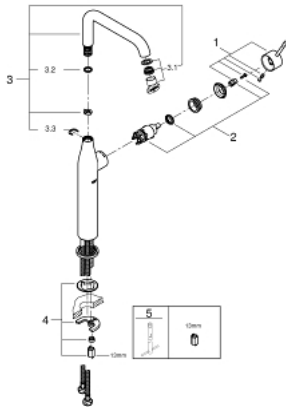

24 170 001 ESSENCE SINGLE-LEVER BASIN MIXER 1/2" XL-SIZE

PRODUCT DESCRIPTION

- Colour: chrome
- for free-standing basins
- GROHE SilkMove 28 mm ceramic cartridge
- with temperature limiter
- GROHE Long-Life finish
- GROHE Water Saving - Less water, perfect flow
- maximum flow rate (at 3 bar): 6.5 l/min
- GROHE AquaGuide adjustable mousseur
- GROHE FastFixation Plus installation system
- swivel spout with mousseur and stop limiter
- adjustable swivel area 0° / 90° / 360°
- smooth body
- flexible connection hoses
- replaces Essence basin mixer 32 901 xx1

24 170 001 **ESSENCE SINGLE-LEVER BASIN MIXER 1/2"**
XL-SIZE

SPARE PARTS, August 2020 – now

- 1: Lever (Spare part-nr. 46919000)
 - 2: Cartridge (Spare part-nr. 46580000)
 - 3: Swivel tube spout (Spare part-nr. 13375000)
 - 3.1: Mousseur (Spare part-nr. 48270000)
 - 3.2: Sealing washer (Spare part-nr. 0128500M)
 - 3.3: Safety ring (Spare part-nr. 4826600M)
 - 4: Shank mounting kit (Spare part-nr. 46645000)
 - 5: Mounting wrench (Spare part-nr. 19017000)*
- * Optional accessories