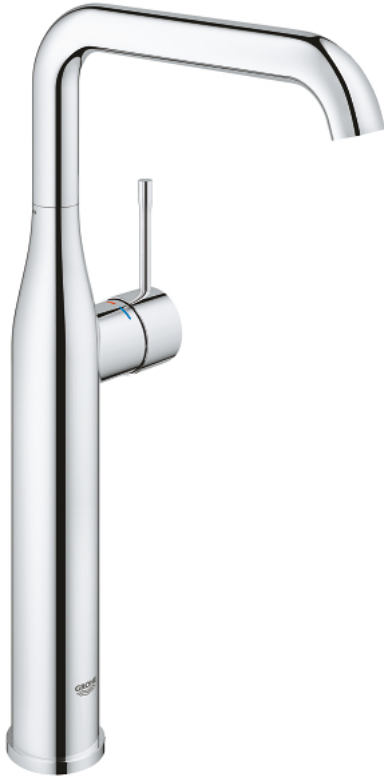

24 170 001 ESSENCE SINGLE-LEVER BASIN MIXER 1/2" XL-SIZE

PRODUCT DESCRIPTION

- Colour: chrome
- for free-standing basins
- GROHE SilkMove 28 mm ceramic cartridge
- with temperature limiter
- GROHE Long-Life finish
- GROHE Water Saving - Less water, perfect flow
- maximum flow rate (at 3 bar): 6.5 l/min
- GROHE AquaGuide adjustable mousseur
- GROHE FastFixation Plus installation system
- swivel spout with mousseur and stop limiter
- adjustable swivel area 0° / 90° / 360°
- smooth body
- flexible connection hoses
- replaces Essence basin mixer 32 901 xx1

24 170 001 **ESSENCE SINGLE-LEVER BASIN MIXER 1/2"**
XL-SIZE

SPARE PARTS, August 2020 – now

- 1: Lever (Spare part-nr. 46919000)
 - 2: Cartridge (Spare part-nr. 46580000)
 - 3: Swivel tube spout (Spare part-nr. 13375000)
 - 3.1: Mousseur (Spare part-nr. 48270000)
 - 3.2: Sealing washer (Spare part-nr. 0128500M)
 - 3.3: Safety ring (Spare part-nr. 4826600M)
 - 4: Shank mounting kit (Spare part-nr. 46645000)
 - 5: Mounting wrench (Spare part-nr. 19017000)*
- * Optional accessories