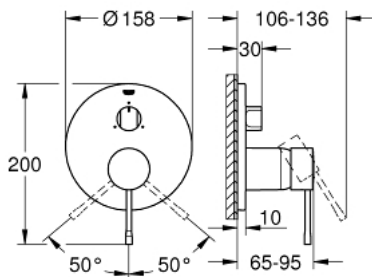

## 24 169 001 ESSENCE SINGLE-LEVER MIXER WITH 3-WAY DIVERTER

### PRODUCT DESCRIPTION

- Colour: chrome
- final installation for
  - GROHE Rapido SmartBox (35 604)
  - GROHE SilkMove 46 mm ceramic cartridge
  - GROHE Long-Life finish
  - GROHE FastFixation escutcheon with covered shaft sealing and covered fixing
  - metal escutcheon, retroactively 6° adjustable
  - 3-way diverter
- outlet A = 27 l/min, outlet B = 27 l/min, outlet C = 27 l/min
- without roughing-in-set
- replaces Essence single-lever mixer with 3-way diverter 24 092 xx1

### SPARE PARTS, August 2020 – now

- 1: Lever (Spare part-nr. 46915000)
  - 2: Diverter knob, round (Spare part-nr. 48447000)
  - 3: Escutcheon (Spare part-nr. 49108000)
  - 4: Mounting plate (Spare part-nr. 49094000)
  - 5: Cap (Spare part-nr. 02693000)
  - 6: Cartridge (Spare part-nr. 46048000)
  - 7: Diverter (Spare part-nr. 48448000)
  - 8: Seal (Spare part-nr. 48360000)
  - 9: Temperature limiter (Spare part-nr. 46308000)\*
  - 10: Universal extension set single-lever mixers, 25 mm (Spare part-nr. 14056000)\*
  - 11: Universal extension set single-lever mixers, 50 mm (Spare part-nr. 14057000)\*
- \* Optional accessories