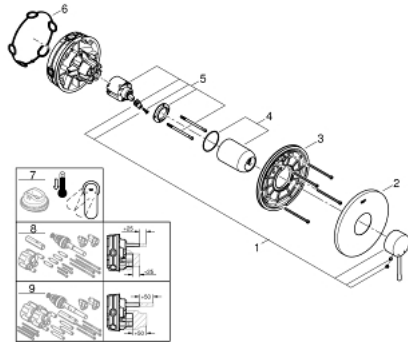

## 24 168 001 ESSENCE SINGLE-LEVER SHOWER MIXER

### PRODUCT DESCRIPTION

- Colour: chrome
- final installation for
  - GROHE Rapido SmartBox (35 604)
  - GROHE SilkMove 46 mm ceramic cartridge
  - GROHE Long-Life finish
  - GROHE FastFixation escutcheon with covered shaft sealing and covered fixing
  - metal escutcheon, retroactively 6° adjustable
- outlet B or C = 30 l/min
- without roughing-in-set
- replaces Essence shower mixer 24 057 xx1

### SPARE PARTS, August 2020 – now

- 1: Lever (Spare part-nr. 46915000)
- 2: Escutcheon (Spare part-nr. 48428000)
- 3: Mounting plate (Spare part-nr. 48439000)
- 4: Cap (Spare part-nr. 02693000)
- 5: Cartridge (Spare part-nr. 46048000)
- 6: Seal (Spare part-nr. 48360000)
- 7: Temperature limiter (Spare part-nr. 46308000)\*
- 8: Universal extension set single-lever mixers, 25 mm (Spare part-nr. 14056000)\*
- 9: Universal extension set single-lever mixers, 50 mm (Spare part-nr. 14057000)\*