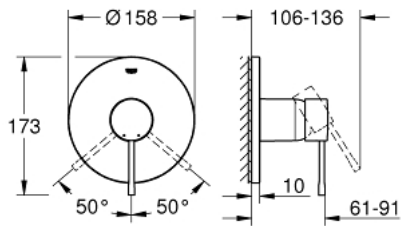

## 24 168 001 ESSENCE SINGLE-LEVER SHOWER MIXER

### PRODUCT DESCRIPTION

- Colour: chrome
- final installation for
  - GROHE Rapido SmartBox (35 604)
  - GROHE SilkMove 46 mm ceramic cartridge
  - GROHE Long-Life finish
  - GROHE FastFixation escutcheon with covered shaft sealing and covered fixing
  - metal escutcheon, retroactively 6° adjustable
- outlet B or C = 30 l/min
- without roughing-in-set
- replaces Essence shower mixer 24 057 xx1