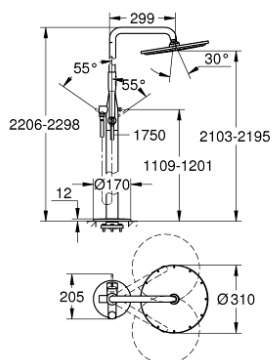

23 741 DC1 ESSENCE SINGLE-LEVER FREE-STANDING SHOWER SYSTEM

PRODUCT DESCRIPTION (1/2)

- Colour: supersteel
- floor-mounted
- final installation for
- 45 984
- 29 038 001
- 29 086
- without roughing-in-set
- GROHE SilkMove 35 mm ceramic cartridge
- with temperature limiter
- GROHE Long-Life finish
- automatic diverter
- head shower/hand shower
- 360° horizontal swivable shower arm
- integrated non-return valve in shower outlet
- with shower holder

23 741 DC1 ESSENCE SINGLE-LEVER FREE-STANDING SHOWER SYSTEM

PRODUCT DESCRIPTION (2/2)

- Rainshower Cosmopolitan 310 head shower 9.5 l/min (27 477)
- with ball joint
- rotation angle $\pm 15^\circ$
- GROHE DreamSpray perfect spray pattern
- SpeedClean anti-lime system
- metal stick hand shower
- Silverflex shower hose 1750 mm 1/2" x 1/2" (28 388)
- protected against backflow

23 741 DC1 ESSENCE SINGLE-LEVER FREE-STANDING SHOWER SYSTEM

SPARE PARTS, January 2016 – now

- 1: Lever (Spare part-nr. 46916DC0)
- 2: Cartridge (Spare part-nr. 46374000)
- 3: Inlet valve assembly (Spare part-nr. 45933000)
- 4: Safety ring (Spare part-nr. 0485300M)
- 5: Diverter knob (Spare part-nr. 64989DC0)
- 6: Diverter (Spare part-nr. 65655DC0)
- 7: Dirt strainer (Spare part-nr. 0700200M)
- 8: Non-return valve (Spare part-nr. 08565000)
- 9: Escutcheon and spacer ring (Spare part-nr. 46971DC0)