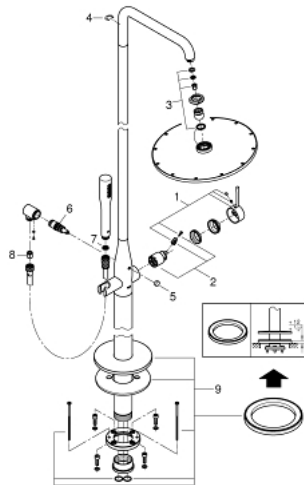

23 741 DC1 ESSENCE SINGLE-LEVER FREE-STANDING SHOWER SYSTEM

PRODUCT DESCRIPTION (1/2)

- Colour: supersteel
- floor-mounted
- final installation for
- 45 984
- 29 038 001
- 29 086
- without roughing-in-set
- GROHE SilkMove 35 mm ceramic cartridge
- with temperature limiter
- GROHE Long-Life finish
- automatic diverter
- head shower/hand shower
- 360° horizontal swivable shower arm
- integrated non-return valve in shower outlet
- with shower holder

23 741 DC1 ESSENCE SINGLE-LEVER FREE-STANDING SHOWER SYSTEM

PRODUCT DESCRIPTION (2/2)

- Rainshower Cosmopolitan 310 head shower 9.5 l/min (27 477)
- with ball joint
- rotation angle $\pm 15^\circ$
- GROHE DreamSpray perfect spray pattern
- SpeedClean anti-lime system
- metal stick hand shower
- Silverflex shower hose 1750 mm 1/2" x 1/2" (28 388)
- protected against backflow

23 741 DC1 ESSENCE SINGLE-LEVER FREE-STANDING SHOWER SYSTEM

SPARE PARTS, January 2016 – now

- 1: Lever (Spare part-nr. 46916DC0)
- 2: Cartridge (Spare part-nr. 46374000)
- 3: Inlet valve assembly (Spare part-nr. 45933000)
- 4: Safety ring (Spare part-nr. 0485300M)
- 5: Diverter knob (Spare part-nr. 64989DC0)
- 6: Diverter (Spare part-nr. 65655DC0)
- 7: Dirt strainer (Spare part-nr. 0700200M)
- 8: Non-return valve (Spare part-nr. 08565000)
- 9: Escutcheon and spacer ring (Spare part-nr. 46971DC0)