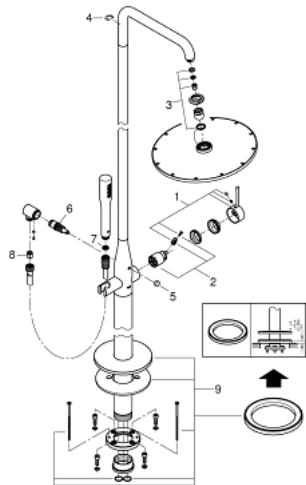

Pure Freude
an Wasser

23 741 001 ESSENCE SINGLE-LEVER FREE-STANDING SHOWER SYSTEM

PRODUCT DESCRIPTION (2/2)

- Rainshower Cosmopolitan 310 head shower 9.5 l/min (27 477)
- GROHE DreamSpray perfect spray pattern
- SpeedClean anti-lime system
- metal stick hand shower
- Silverflex shower hose 1750 mm 1/2" x 1/2" (28 388)
- protected against backflow

23 741 001 ESSENCE SINGLE-LEVER FREE-STANDING SHOWER SYSTEM

SPARE PARTS, January 2016 – now

- 1: Lever (Spare part-nr. 46916000)
- 2: Cartridge (Spare part-nr. 46374000)
- 3: Inlet valve assembly (Spare part-nr. 45933000)
- 4: Safety ring (Spare part-nr. 0485300M)
- 5: Diverter knob (Spare part-nr. 64989000)
- 6: Diverter (Spare part-nr. 65655000)
- 7: Dirt strainer (Spare part-nr. 0700200M)
- 8: Non-return valve (Spare part-nr. 08565000)
- 9: Escutcheon and spacer ring (Spare part-nr. 46971000)