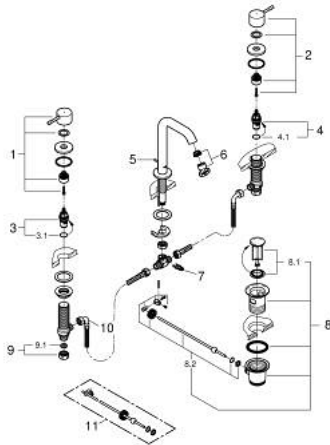

20 296 001 **ESSENCE 3-HOLE BASIN MIXER 1/2"**
M-SIZE

PRODUCT DESCRIPTION

- Colour: chrome
 - ceramic headparts 1/2", 90°
 - GROHE Long-Life finish
 - GROHE Water Saving - Less water, perfect flow
 - maximum flow rate (at 3 bar): 5 l/min
 - GROHE AquaGuide adjustable mousseur
 - pop-up waste set 1 1/4"
-
- flexible connection hoses between spout and side valves

20 296 001 **ESSENCE 3-HOLE BASIN MIXER 1/2"**
M-SIZE

SPARE PARTS, January 2014 – now

- 1: Handle (Spare part-nr. 48272000)
 - 2: Handle (Spare part-nr. 48273000)
 - 3: Ceramic headpart, 1/2" (Spare part-nr. 45882000)
 - 3.1: O-ring Ø18,2 x Ø1,7 (Spare part-nr. 0392400M)
 - 4: Ceramic headpart, 1/2" (Spare part-nr. 45883000)
 - 4.1: O-ring Ø18,2 x Ø1,7 (Spare part-nr. 0392400M)
 - 5: Pop-up rod (Spare part-nr. 65196000)
 - 6: Mousseur (Spare part-nr. 48270000)
 - 7: Fixing clamp (Spare part-nr. 6554100M)
 - 8: Waste set 1 1/4" (Spare part-nr. 28910000)
 - 8.1: Plug (Spare part-nr. 07182000)
 - 8.2: Eccentric rod (Spare part-nr. 07052000)
 - 9: Coupling nut 1/2" (Spare part-nr. 1290100M)
 - 9.1: Fibre seal dia. Ø18.5 x Ø12 x 2 (Spare part-nr. 0138900M)
 - 10: Flexible connection hose (Spare part-nr. 45704000)
 - 11: Eccentric rod (Spare part-nr. 07341000)*
- * Optional accessories