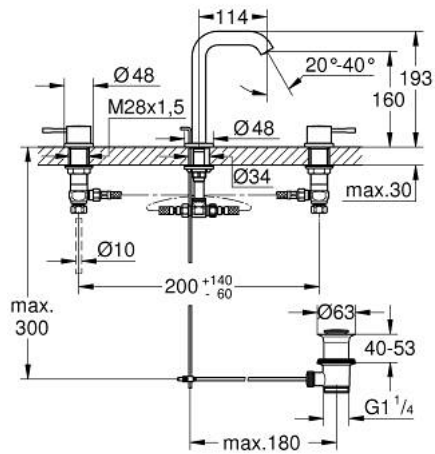

20 296 001 **ESSENCE 3-HOLE BASIN MIXER 1/2"**
M-SIZE

PRODUCT DESCRIPTION

- Colour: chrome
 - ceramic headparts 1/2", 90°
 - GROHE Long-Life finish
 - GROHE Water Saving - Less water, perfect flow
 - maximum flow rate (at 3 bar): 5 l/min
 - GROHE AquaGuide adjustable mousseur
 - pop-up waste set 1 1/4"
-
- flexible connection hoses between spout and side valves

20 296 001 **ESSENCE 3-HOLE BASIN MIXER 1/2"**
M-SIZE

SPARE PARTS, January 2014 – now

- 1: Handle (Spare part-nr. 48272000)
 - 2: Handle (Spare part-nr. 48273000)
 - 3: Ceramic headpart, 1/2" (Spare part-nr. 45882000)
 - 3.1: O-ring Ø18,2 x Ø1,7 (Spare part-nr. 0392400M)
 - 4: Ceramic headpart, 1/2" (Spare part-nr. 45883000)
 - 4.1: O-ring Ø18,2 x Ø1,7 (Spare part-nr. 0392400M)
 - 5: Pop-up rod (Spare part-nr. 65196000)
 - 6: Mousseur (Spare part-nr. 48270000)
 - 7: Fixing clamp (Spare part-nr. 6554100M)
 - 8: Waste set 1 1/4" (Spare part-nr. 28910000)
 - 8.1: Plug (Spare part-nr. 07182000)
 - 8.2: Eccentric rod (Spare part-nr. 07052000)
 - 9: Coupling nut 1/2" (Spare part-nr. 1290100M)
 - 9.1: Fibre seal dia. Ø18.5 x Ø12 x 2 (Spare part-nr. 0138900M)
 - 10: Flexible connection hose (Spare part-nr. 45704000)
 - 11: Eccentric rod (Spare part-nr. 07341000)*
- * Optional accessories