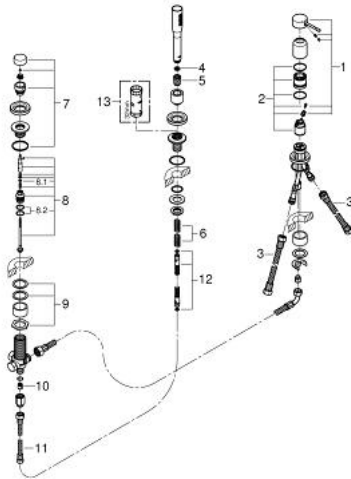

19 976 001 ESSENCE 3-HOLE BATH COMBINATION

PRODUCT DESCRIPTION

- Colour: chrome
- GROHE SilkMove 35 mm ceramic cartridge
- GROHE Long-Life finish
- single lever mixer operating element
- diverter bath/shower
- handshower (27 400)
- metal shower hose 2000 mm (always chrome for any colour of the set)
- flexible connection hoses
- connection for shower hose
- protected against backflow
- for use with 29 037
- for combination with 28 990 / 28 991

19 976 001 ESSENCE 3-HOLE BATH COMBINATION

SPARE PARTS, January 2014 – now

- 1: Lever (Spare part-nr. 46916000)
 - 2: Cartridge (Spare part-nr. 46374000)
 - 3: Tube (Spare part-nr. 07227000)
 - 4: Dirt strainer (Spare part-nr. 0700200M)
 - 5: Cone nut (Spare part-nr. 08864000)
 - 6: Spring (Spare part-nr. 00869000)
 - 7: Diverter knob (Spare part-nr. 46721000)
 - 8: Diverter (Spare part-nr. 45443000)
 - 8.1: Sealing washer $\varnothing 6 \times \varnothing 2$ (Spare part-nr. 0128300M)
 - 8.2: Sealing washer (Spare part-nr. 0120500M)
 - 9: Repl. kit for shank fastening (Spare part-nr. 45444000)
 - 10: Non-return valve (Spare part-nr. 08565000)
 - 11: Tube (Spare part-nr. 07300000)
 - 12: Metal hose (Spare part-nr. 28146000)
 - 13: Socket Spanner (Spare part-nr. 19332000)*
- * Optional accessories