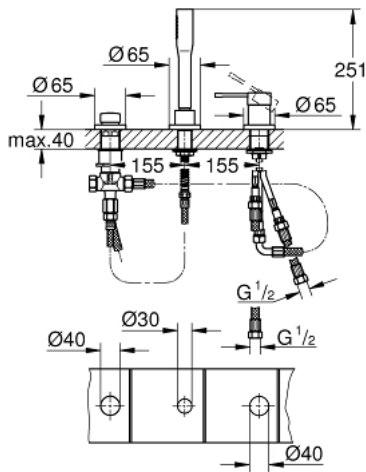

19 976 001 ESSENCE 3-HOLE BATH COMBINATION

PRODUCT DESCRIPTION

- Colour: chrome
- GROHE SilkMove 35 mm ceramic cartridge
- GROHE Long-Life finish
- single lever mixer operating element
- diverter bath/shower
- handshower (27 400)
- metal shower hose 2000 mm (always chrome for any colour of the set)
- flexible connection hoses
- connection for shower hose
- protected against backflow
- for use with 29 037
- for combination with 28 990 / 28 991

19 976 001 ESSENCE 3-HOLE BATH COMBINATION

SPARE PARTS, January 2014 – now

- 1: Lever (Spare part-nr. 46916000)
 - 2: Cartridge (Spare part-nr. 46374000)
 - 3: Tube (Spare part-nr. 07227000)
 - 4: Dirt strainer (Spare part-nr. 0700200M)
 - 5: Cone nut (Spare part-nr. 08864000)
 - 6: Spring (Spare part-nr. 00869000)
 - 7: Diverter knob (Spare part-nr. 46721000)
 - 8: Diverter (Spare part-nr. 45443000)
 - 8.1: Sealing washer $\varnothing 6 \times \varnothing 2$ (Spare part-nr. 0128300M)
 - 8.2: Sealing washer (Spare part-nr. 0120500M)
 - 9: Repl. kit for shank fastening (Spare part-nr. 45444000)
 - 10: Non-return valve (Spare part-nr. 08565000)
 - 11: Tube (Spare part-nr. 07300000)
 - 12: Metal hose (Spare part-nr. 28146000)
 - 13: Socket Spanner (Spare part-nr. 19332000)*
- * Optional accessories