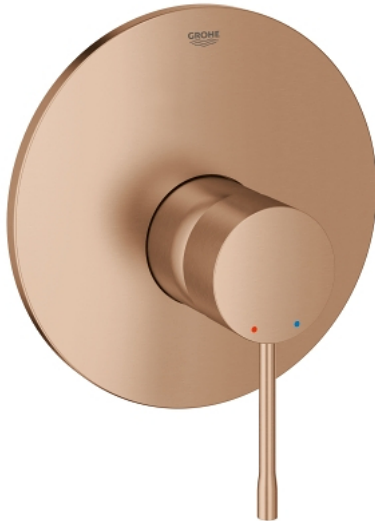

19 286 DL1 ESSENCE SINGLE-LEVER SHOWER MIXER

PRODUCT DESCRIPTION

- Colour: brushed warm sunset
- final installation for
 - 33 963
 - 33 964
 - without concealed body
 - GROHE Long-Life finish
 - escutcheon- and shaft-sealing
 - metal rosette
 - covered fixing