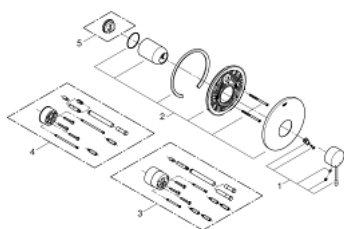

19 286 AL1 ESSENCE SINGLE-LEVER SHOWER MIXER

PRODUCT DESCRIPTION

- Colour: brushed hard graphite
- final installation for
 - 33 963
 - 33 964
 - without concealed body
 - GROHE Long-Life finish
 - escutcheon- and shaft-sealing
 - metal rosette
 - covered fixing

19 286 AL1 ESSENCE SINGLE-LEVER SHOWER MIXER

SPARE PARTS, November 2016 – now

- 1: Lever (Spare part-nr. 46915AL0)
- 2: Escutcheon (Spare part-nr. 46904AL0)
- 3: Extension set (Spare part-nr. 46343000)*
- 4: Extension set (Spare part-nr. 46191000)*
- 5: Temperature limiter (Spare part-nr. 46308000)*