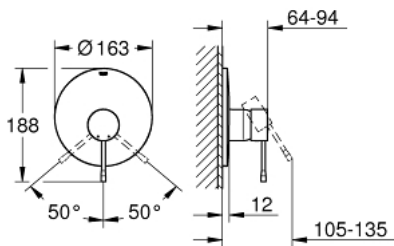

19 286 AL1 ESSENCE SINGLE-LEVER SHOWER MIXER

PRODUCT DESCRIPTION

- Colour: brushed hard graphite
- final installation for
 - 33 963
 - 33 964
 - without concealed body
 - GROHE Long-Life finish
 - escutcheon- and shaft-sealing
 - metal rosette
 - covered fixing

19 286 AL1 ESSENCE SINGLE-LEVER SHOWER MIXER

SPARE PARTS, November 2016 – now

- 1: Lever (Spare part-nr. 46915AL0)
- 2: Escutcheon (Spare part-nr. 46904AL0)
- 3: Extension set (Spare part-nr. 46343000)*
- 4: Extension set (Spare part-nr. 46191000)*
- 5: Temperature limiter (Spare part-nr. 46308000)*