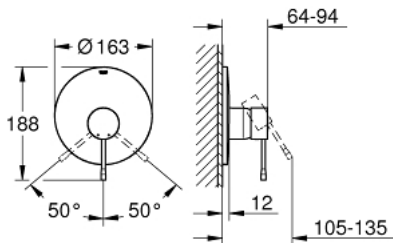

19 286 001 ESSENCE SINGLE-LEVER SHOWER MIXER

PRODUCT DESCRIPTION

- Colour: chrome
- final installation for
 - 33 962 000
 - 33 963
 - 33 964
- without concealed body
- GROHE Long-Life finish
- escutcheon- and shaft-sealing
- metal rosette
- covered fixing

19 286 001 ESSENCE SINGLE-LEVER SHOWER MIXER

SPARE PARTS, January 2014 – now

- 1: Lever (Spare part-nr. 46915000)
- 2: Escutcheon (Spare part-nr. 46904000)
- 3: Extension set (Spare part-nr. 46343000)*
- 4: Extension set (Spare part-nr. 46191000)*
- 5: Temperature limiter (Spare part-nr. 46308000)*