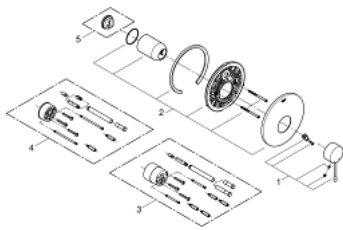

19 286 001 ESSENCE SINGLE-LEVER SHOWER MIXER

PRODUCT DESCRIPTION

- Colour: chrome
- final installation for
 - 33 962 000
 - 33 963
 - 33 964
- without concealed body
- GROHE Long-Life finish
- escutcheon- and shaft-sealing
- metal rosette
- covered fixing

19 286 001 ESSENCE SINGLE-LEVER SHOWER MIXER

SPARE PARTS, January 2014 – now

- 1: Lever (Spare part-nr. 46915000)
- 2: Escutcheon (Spare part-nr. 46904000)
- 3: Extension set (Spare part-nr. 46343000)*
- 4: Extension set (Spare part-nr. 46191000)*
- 5: Temperature limiter (Spare part-nr. 46308000)*