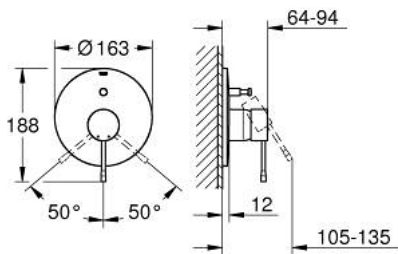

## 19 285 DC1 ESSENCE SINGLE-LEVER BATH MIXER

### PRODUCT DESCRIPTION

- Colour: supersteel
- final installation for
- 33 963 000
- without concealed body
- GROHE Long-Life finish
- automatic diverter: bath/shower
- escutcheon- and shaft-sealing
- metal rosette
- covered fixing