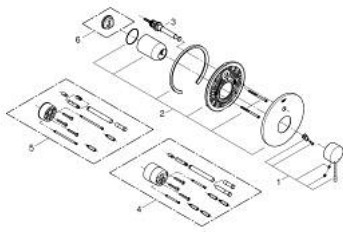

## 19 285 DC1 ESSENCE SINGLE-LEVER BATH MIXER

### PRODUCT DESCRIPTION

- Colour: supersteel
- final installation for
- 33 963 000
- without concealed body
- GROHE Long-Life finish
- automatic diverter: bath/shower
- escutcheon- and shaft-sealing
- metal rosette
- covered fixing

### SPARE PARTS, January 2016 – now

- 1: Lever (Spare part-nr. 46915DC0)
- 2: Escutcheon (Spare part-nr. 46905DC0)
- 3: Diverter (Spare part-nr. 46737DC0)
- 4: Extension set (Spare part-nr. 46343000)\*
- 5: Extension set (Spare part-nr. 46191000)\*
- 6: Temperature limiter (Spare part-nr. 46308000)\*