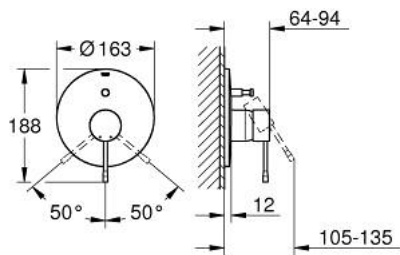

19 285 001 ESSENCE SINGLE-LEVER BATH MIXER

PRODUCT DESCRIPTION

- Colour: chrome
- final installation for
- 33 963 000
- without concealed body
- GROHE Long-Life finish
- automatic diverter: bath/shower
- escutcheon- and shaft-sealing
- metal rosette
- covered fixing

19 285 001 ESSENCE SINGLE-LEVER BATH MIXER

SPARE PARTS, January 2014 – now

- 1: Lever (Spare part-nr. 46915000)
- 2: Escutcheon (Spare part-nr. 46905000)
- 3: Diverter (Spare part-nr. 46737000)
- 4: Extension set (Spare part-nr. 46343000)*
- 5: Extension set (Spare part-nr. 46191000)*
- 6: Temperature limiter (Spare part-nr. 46308000)*