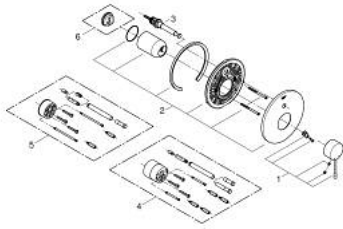

19 285 001 ESSENCE SINGLE-LEVER BATH MIXER

PRODUCT DESCRIPTION

- Colour: chrome
- final installation for
- 33 963 000
- without concealed body
- GROHE Long-Life finish
- automatic diverter: bath/shower
- escutcheon- and shaft-sealing
- metal rosette
- covered fixing

19 285 001 ESSENCE SINGLE-LEVER BATH MIXER

SPARE PARTS, January 2014 – now

- 1: Lever (Spare part-nr. 46915000)
- 2: Escutcheon (Spare part-nr. 46905000)
- 3: Diverter (Spare part-nr. 46737000)
- 4: Extension set (Spare part-nr. 46343000)*
- 5: Extension set (Spare part-nr. 46191000)*
- 6: Temperature limiter (Spare part-nr. 46308000)*