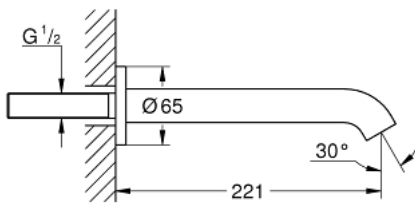

13 449 GN1 ESSENCE BATH SPOUT

PRODUCT DESCRIPTION

- Colour: brushed cool sunrise
- wall mounted
- mousseur
- male thread 1/2"
- projection 221 mm
- GROHE Long-Life finish

13 449 GN1 ESSENCE BATH SPOUT

SPARE PARTS, August 2020 – now

1: Mousseur (Spare part-nr. 13926000)