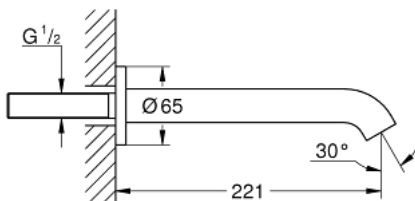

## 13 449 DL1 ESSENCE BATH SPOUT

### PRODUCT DESCRIPTION

- Colour: brushed warm sunset
- wall mounted
- mousseur
- male thread 1/2"
- projection 221 mm
- GROHE Long-Life finish

## 13 449 DL1 ESSENCE BATH SPOUT

**SPARE PARTS**, August 2020 – now

1: Mousseur (Spare part-nr. 13926000)