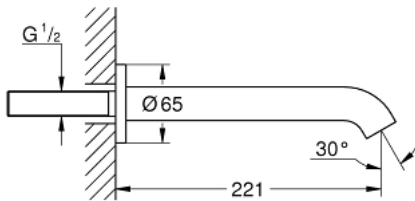

13 449 DC1 ESSENCE BATH SPOUT

PRODUCT DESCRIPTION

- Colour: supersteel
- wall mounted
- mousseur
- male thread 1/2"
- projection 221 mm
- GROHE Long-Life finish

13 449 DC1 ESSENCE BATH SPOUT

SPARE PARTS, August 2020 – now

1: Mousseur (Spare part-nr. 13926000)