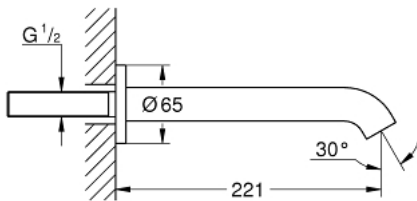

13 449 001 ESSENCE BATH SPOUT

PRODUCT DESCRIPTION

- Colour: chrome
- wall mounted
- mousseur
- male thread 1/2"
- GROHE Long-Life finish
- projection 221 mm

13 449 001 ESSENCE BATH SPOUT

SPARE PARTS, August 2020 – now

1: Mousseur (Spare part-nr. 13926000)